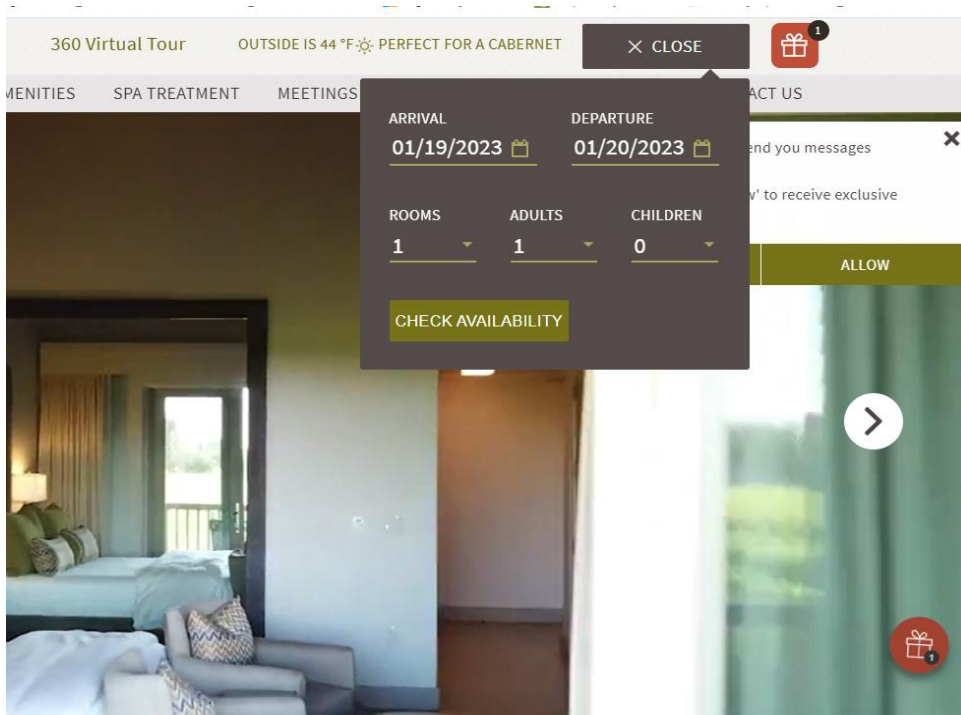

## Quixote Partnership with the Senza Hotel

As a member of the Quixote Wine Club, you will receive a 25% discount on room rates (some blackout dates may apply) at this luxurious hotel that is a 10 minute drive from Quixote Winery.

Directions to book your Wine Club Member rate:

- 1) Visit <https://www.senzahotel.com/>
  - 2) At the top, right side of the webpage, click on the BOOK NOW link
  - 3) Enter your preferred dates and CHECK AVAILABILITY
  - 4) Click on the ADD CODE dropdown menu. Choose RATE ACCESS / CORPORATE CODE
  - 5) Enter code **QUI23** in the empty box and hit ADD
  - 6) The discounted room rates will now appear
- \* Please note, some blackout dates may apply

Add More Rooms

ROOMS PACKAGES

Rack Rate- From \$ 309.00

Add Code

- Discount Code
- Discount Code
- Group Attendee
- Rate Access/Corporate Code
- Travel Agency Code

Senza King  
3 Person Max Occupancy

SENZA King ADA Accessible  
3 Person Max Occupancy