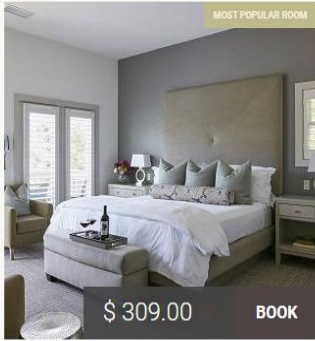

Add More Rooms

ROOMS PACKAGES

Rack Rate- From \$ 309.00

Add Code

- Discount Code
- Discount Code
- Group Attendee
- Rate Access/Corporate Code
- Travel Agency Code

Senza King  
3 Person Max Occupancy

SENZA King ADA Accessible  
3 Person Max Occupancy

Add More Rooms

 ROOMS  PACKAGES

**Sale:** Winery partner rate- From ~~\$304.00~~ \$258.40 ⓘ ▼

qui23 x ▼

Sale 15% Off MOST POPULAR ROOM

~~\$304.00~~  
**\$258.40** **BOOK**

Senza King  
 3 Person Max Occupancy  
 1 King Bed