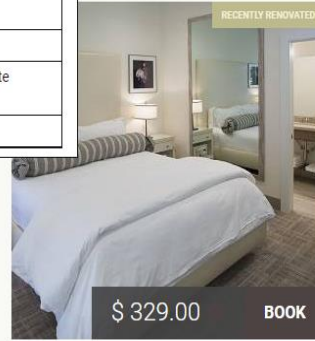

Add More Rooms

ROOMS PACKAGES

Rack Rate- From \$ 309.00

Add Code

- Discount Code
- Discount Code
- Group Attendee
- Rate Access/Corporate Code
- Travel Agency Code

Senza King  
3 Person Max Occupancy

SENZA King ADA Accessible  
3 Person Max Occupancy

Add More Rooms

 ROOMS  PACKAGES

**Sale:** Winery partner rate- From ~~\$304.00~~ \$258.40 ⓘ ▼

qui23 x ▼

Sale 15% Off MOST POPULAR ROOM

~~\$304.00~~  
**\$258.40** **BOOK**

Senza King  
 3 Person Max Occupancy  
 1 King Bed