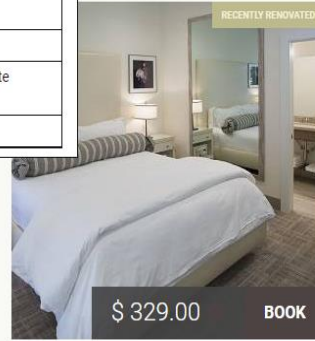

Add More Rooms

ROOMS PACKAGES

Rack Rate- From \$ 309.00

Add Code

- Discount Code
- Discount Code
- Group Attendee
- Rate Access/Corporate Code
- Travel Agency Code

Senza King
3 Person Max Occupancy

SENZA King ADA Accessible
3 Person Max Occupancy

Add More Rooms

 ROOMS  PACKAGES

Sale: Winery partner rate- From ~~\$304.00~~ \$258.40 ⓘ ▼

qui23 x ▼

Sale 15% Off MOST POPULAR ROOM

~~\$304.00~~
\$258.40 **BOOK**

Senza King
 3 Person Max Occupancy
 1 King Bed