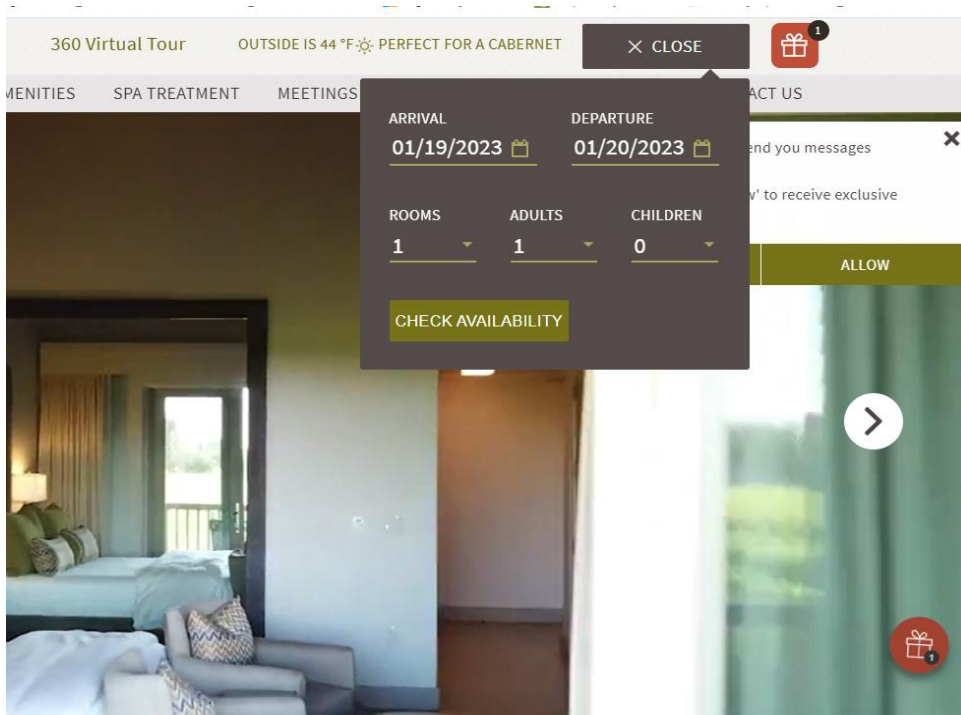

Quixote Partnership with the Senza Hotel

As a member of the Quixote Wine Club, you will receive a 15% discount on room rates (some blackout dates may apply) at this luxurious hotel that is a 10 minute drive from Quixote Winery.

Directions to book your Wine Club Member rate:

- 1) Visit <https://www.senzahotel.com/>
 - 2) At the top, right side of the webpage, click on the BOOK NOW link
 - 3) Enter your preferred dates and CHECK AVAILABILITY
 - 4) Click on the ADD CODE dropdown menu. Choose RATE ACCESS / CORPORATE CODE
 - 5) Enter code **QUI23** in the empty box and hit ADD
 - 6) The discounted room rates will now appear
- * Please note, some blackout dates may apply

Add More Rooms

ROOMS PACKAGES

Rack Rate- From \$ 309.00

Add Code

- Discount Code
- Discount Code
- Group Attendee
- Rate Access/Corporate Code
- Travel Agency Code

Senza King
3 Person Max Occupancy

SENZA King ADA Accessible
3 Person Max Occupancy